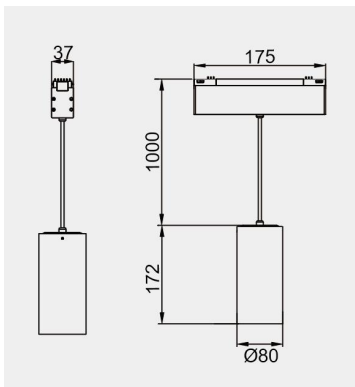

Eurolumen • Light Fixture Specifications Table

ELX683

TECHNICAL DATA

Wattage: 12W

SDCM: ≤ 5

Color Temperature (CCT): 2700K/3000K/3500K/4000K

CRI: 90

Beam Angle: 15° 24° 36° 45° 55°

Voltage: 24V 48V

Dimming Support: ON/OFF

Useful Life: 50,000h

Warranty: 5 Years