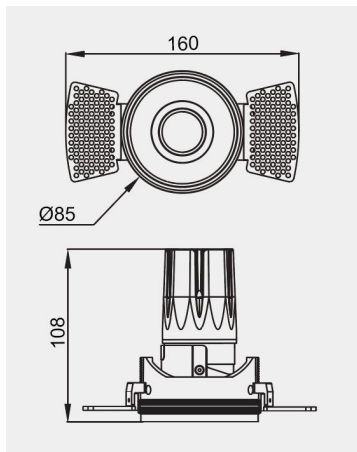

Eurolumen • Light Fixture Specifications Table

ELX221

TECHNICAL DATA

Wattage: 8W 12W 15W

SDCM: ≤ 5

Color Temperature (CCT): 2700K/3000K/3500K/4000K

CRI: 90

Beam Angle: 15° 24° 36° 45° 55°

Voltage: 220V

Dimming Support: DALI Bluetooth 0-10V ON/OFF

Useful Life: 50,000h

Warranty: 5 Years