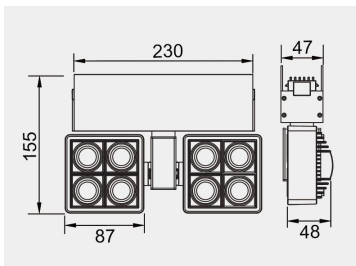

Eurolumen • Light Fixture Specifications Table

ELX623

TECHNICAL DATA

Wattage: 30W

SDCM: ≤ 5

Color Temperature (CCT): 2700K/3000K/3500K/4000K

CRI: 90

Beam Angle: 15° 24° 36° 45°

Voltage: 24V 48V

Dimming Support: DALI Bluetooth 0-10V

Useful Life: 50,000h

Warranty: 5 Years