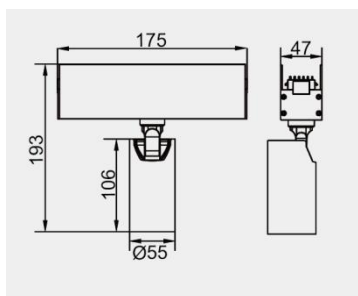

Eurolumen • Light Fixture Specifications Table

ELX612

TECHNICAL DATA

Wattage: 12W

SDCM: ≤ 5

Color Temperature (CCT): 2700K/3000K/3500K/4000K

CRI: 90

Beam Angle: 15° 24° 36° 50°