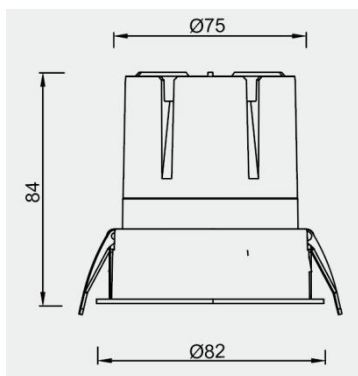

Eurolumen · Light Fixture Specifications Table

ELE032

TECHNICAL DATA

Wattage: 12W

SDCM: ≤ 5

Color Temperature (CCT): 2700K/3000K/4000K

CRI: 90

Beam Angle: 15° 24° 36° 55°