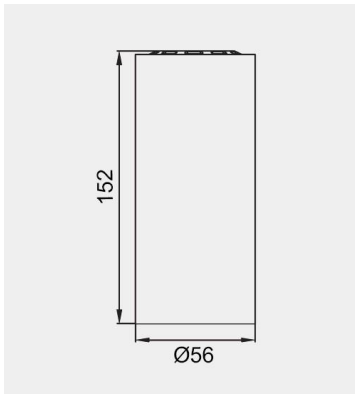

Eurolumen • Light Fixture Specifications Table

ELX500

TECHNICAL DATA

Wattage: 6W 8W 12W

SDCM: ≤ 5

Color Temperature (CCT): 2700K/3000K/3500K/4000K

CRI: 90

Beam Angle: 15° 24° 36° 55°