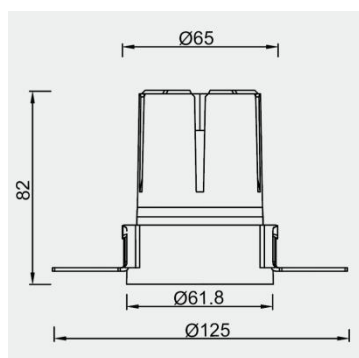

Eurolumen · Light Fixture Specifications Table

ELE023

TECHNICAL DATA

Wattage: 10W

SDCM: ≤ 5

Color Temperature (CCT): 2700K/3000K/4000K

CRI: 90

Beam Angle: 15° 24° 36° 55°

Voltage: 220V

Dimming Support: DALI Bluetooth 0-10V ON/OFF

Useful Life: 50,000h

Warranty: 5 Years