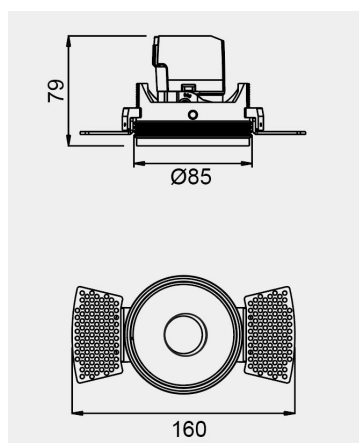

Eurolumen • Light Fixture Specifications Table

ELX003

TECHNICAL DATA

Wattage: 6W 8W

SDCM: ≤ 5

Color Temperature (CCT): 2700K/3000K/3500K/4000K

CRI: 90

Beam Angle: 10° 15° 24° 36° 55°