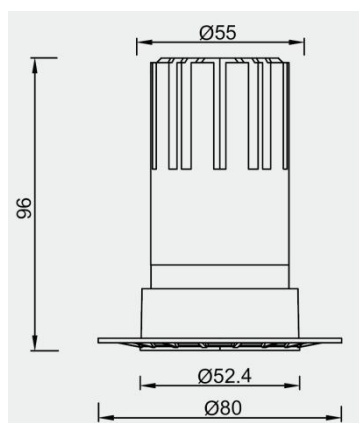

Eurolumen · Light Fixture Specifications Table

ELE014

TECHNICAL DATA

Wattage: 12W

SDCM: ≤ 5

Color Temperature (CCT): 2700K/3000K/4000K

CRI: 90

Beam Angle: 15° 24° 36° 55°