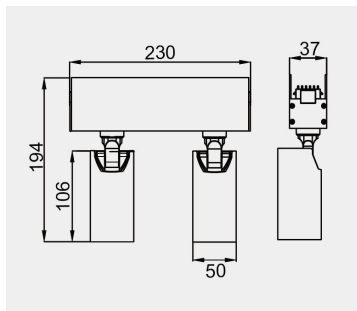

Eurolumen • Light Fixture Specifications Table

ELX670

TECHNICAL DATA

Wattage: 24W

SDCM: ≤ 5

Color Temperature (CCT): 2700K/3000K/3500K/4000K

CRI: 90

Beam Angle: 15° 24° 36° 50°