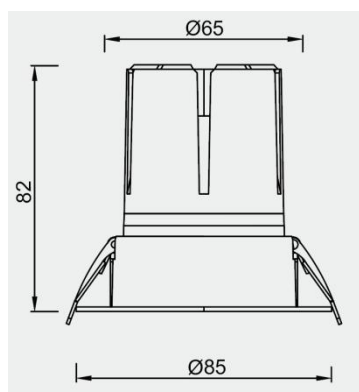

Eurolumen · Light Fixture Specifications Table

ELE021

TECHNICAL DATA

Wattage: 10W

SDCM: ≤ 5

Color Temperature (CCT): 2700K/3000K/4000K

CRI: 90

Beam Angle: 15° 24° 36° 55°

Voltage: 220V

Dimming Support: DALI Bluetooth 0-10V ON/OFF

Useful Life: 50,000h

Warranty: 5 Years