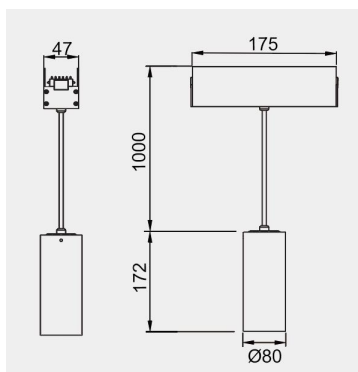

Eurolumen • Light Fixture Specifications Table

ELX632

TECHNICAL DATA

Wattage: 12W

SDCM: ≤ 5

Color Temperature (CCT): 2700K/3000K/3500K/4000K

CRI: 90

Beam Angle: 15° 24° 36° 45° 55°

Voltage: 24V 48V

Dimming Support: ON/OFF

Useful Life: 50,000h

Warranty: 5 Years