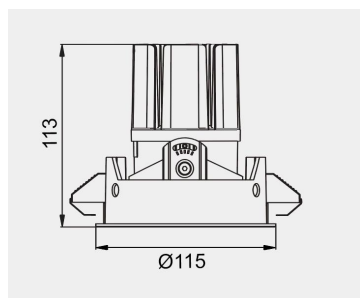

Eurolumen • Light Fixture Specifications Table

ELX228

TECHNICAL DATA

Wattage: 15W 20W 25W

SDCM: ≤ 5

Color Temperature (CCT): 2700K/3000K/3500K/4000K

CRI: 90

Beam Angle: 15° 24° 36° 55°