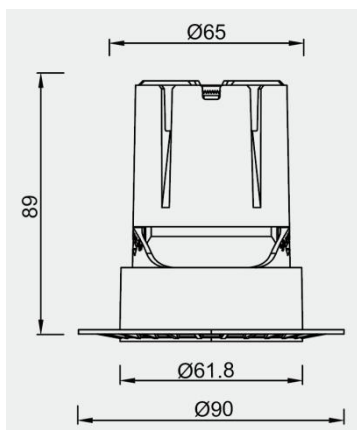

Eurolumen · Light Fixture Specifications Table

ELE018

TECHNICAL DATA

Wattage: 10W

SDCM: ≤ 5

Color Temperature (CCT): 2700K/3000K/4000K

CRI: 90

Beam Angle: 15° 24° 36° 55°

Voltage: 220V

Dimming Support: DALI Bluetooth 0-10V ON/OFF

Useful Life: 50,000h

Warranty: 5 Years