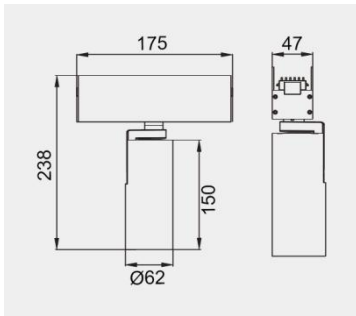

Eurolumen • Light Fixture Specifications Table

ELX608

TECHNICAL DATA

Wattage: 15W

SDCM: ≤ 5

Color Temperature (CCT): 2700K/3000K/3500K/4000K

CRI: 90

Beam Angle: 15° 24° 36° 55°

Voltage: 24V 48V

Dimming Support: ON/OFF

Useful Life: 50,000h

Warranty: 5 Years