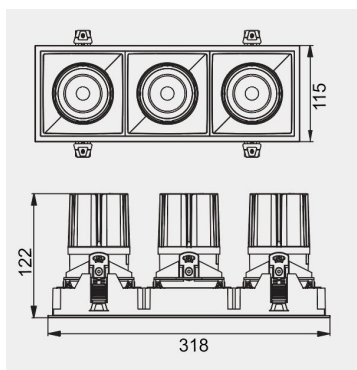

Eurolumen • Light Fixture Specifications Table

ELX334

TECHNICAL DATA

Wattage: 45W 60W 75W

SDCM: ≤ 5

Color Temperature (CCT): 2700K/3000K/3500K/4000K

CRI: 90

Beam Angle: 15° 24° 36° 55°