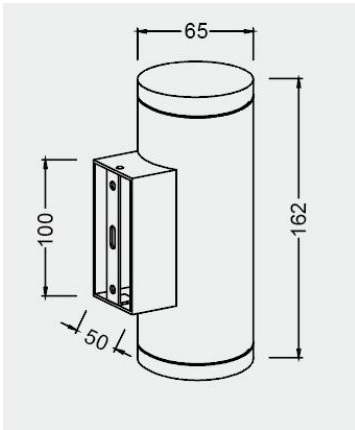

Eurolumen · Light Fixture Specifications Table

ELA301

TECHNICAL DATA

Wattage: 10W

SDCM: ≤ 5

Color temperature (CCT): 2700K/3000K/4000K

CRI: 80

Beam Angle: 12° 25° 38° 60°

Voltage: 24V 220V

Dimming Support: ON/OFF

Finish: Black

material: Die-casting Aluminum Body/Aluminium Extruded Profile

Useful life: 50,000h

Warranty: 5 Years