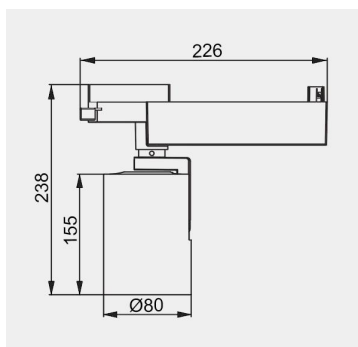

Eurolumen • Light Fixture Specifications Table

ELX402

TECHNICAL DATA

Wattage: 20W 25W 30W

SDCM: ≤ 5

Color Temperature (CCT): 2700K/3000K/3500K/4000K

CRI: 90

Beam Angle: 15° 24° 36° 55°