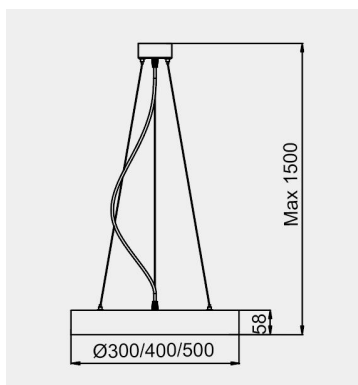

Eurolumen • Light Fixture Specifications Table

ELX524

TECHNICAL DATA

Wattage: 20W 25W 30W

SDCM: ≤ 5

Color Temperature (CCT): 2700K/3000K/3500K/4000K

CRI: 90

Beam Angle: 110°