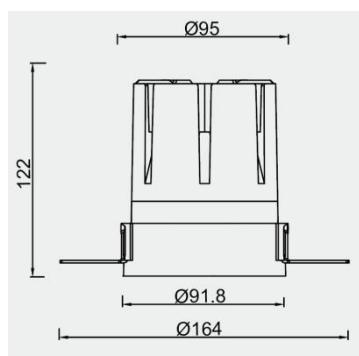

Eurolumen · Light Fixture Specifications Table

ELE047

TECHNICAL DATA

Wattage: 25W

SDCM: ≤ 5

Color Temperature (CCT): 2700K/3000K/4000K

CRI: 90

Beam Angle: 15° 24° 36° 55°