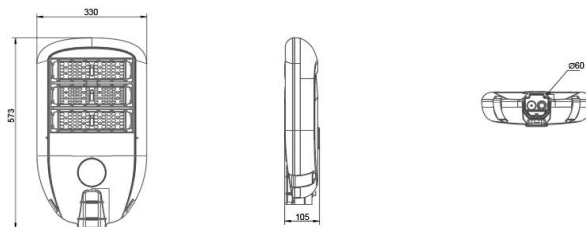

ELA056

TECHNICAL DATA

Wattage: 150W

SDCM: ≤ 5

Color temperature (CCT): 3000K/4000K/5700K/6500K

CRI: 70

Beam Angle: /

Voltage: 220V

Dimming Support: ON/OFF

Finish: Black

Material: Die-casting Aluminum Housing+Tempered Glass Mask

Useful life: 50,000h

Warranty: 5 Years

PERFORMANCE