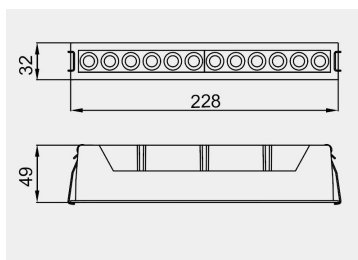

Eurolumen • Light Fixture Specifications Table

ELX371

TECHNICAL DATA

Wattage: 15W 20W 25W

SDCM: ≤ 5

Color Temperature (CCT): 2700K/3000K/3500K/4000K

CRI: 90

Beam Angle: 20° 24° 36° 40°