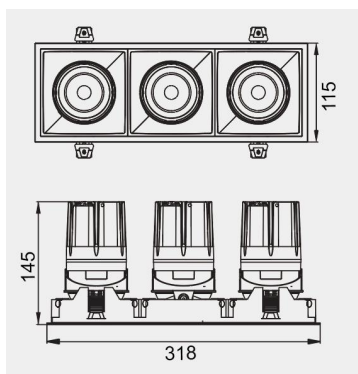

Eurolumen • Light Fixture Specifications Table

ELX346

TECHNICAL DATA

Wattage: 45W 60W 75W

SDCM: ≤ 5

Color Temperature (CCT): 2700K/3000K/3500K/4000K

CRI: 90

Beam Angle: Adjustable 15°~35°