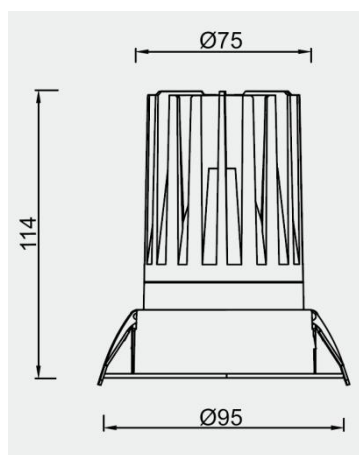

Eurolumen · Light Fixture Specifications Table

ELE037

TECHNICAL DATA

Wattage: 20W

SDCM: ≤ 5

Color Temperature (CCT): 2700K/3000K/4000K

CRI: 90

Beam Angle: 15° 24° 36° 55°

Voltage: 220V

Dimming Support: DALI Bluetooth 0-10V ON/OFF

Useful Life: 50,000h

Warranty: 5 Years