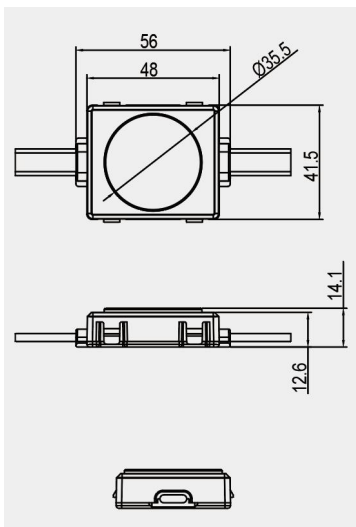

Eurolumen • Light Fixture Specifications Table

ELA206

TECHNICAL DATA

Wattage: 1.4W 1.8W 3W

SDCM: ≤ 5

Color temperature (CCT): 2700K/3000K/4000K/RGB/RGBW

CRI: 80

Beam Angle: 120°

Voltage: 24V

Dimming Support: DMX512 ON/OFF

Finish: Black

Diffuser material: Polycarbonate (PC)

Useful life: 50,000h

Warranty: 5 Years

PERFORMANCE

Image may not match reference. EUROLUMEN reserves the right to amend any of the product's components. The data related to flux, power and colour temperature may be subject to changes made by the manufacturer.