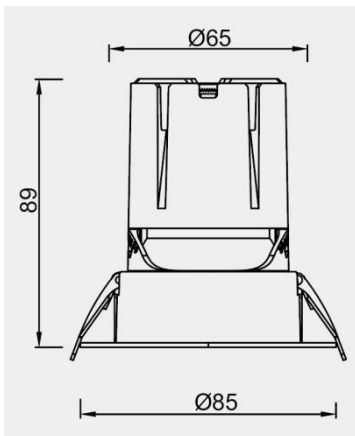

Eurolumen · Light Fixture Specifications Table

ELE017

TECHNICAL DATA

Wattage: 10W

SDCM: ≤ 5

Color Temperature (CCT): 2700K/3000K/4000K

CRI: 90

Beam Angle: 15° 24° 36° 55°

Voltage: 220V

Dimming Support: DALI Bluetooth 0-10V ON/OFF

Useful Life: 50,000h

Warranty: 5 Years