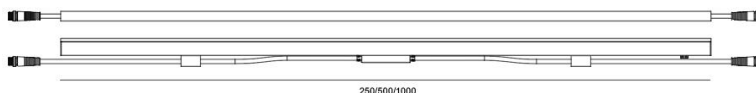

ELA605

TECHNICAL DATA

Wattage: 12W 15W

SDCM: ≤ 5

Color temperature (CCT): 2700K/3000K/4000K/ RGB/RGBW

CRI: 80

Beam Angle: 120°

Voltage: 24V

Dimming Support: DMX512 Bluetooth ON/OFF

Finish: Grey

Material: Aluminum Alloy+White Painted Glass

Useful life: 50,000h

Warranty: 5 Years

PERFORMANCE

Image may not match reference. EUROLUMEN reserves the right to amend any of the product's components. The data related to flux, power and colour temperature maybe subject to changes made by the manufacturer.