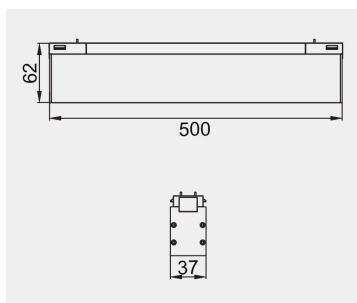

Eurolumen • Light Fixture Specifications Table

ELX651

TECHNICAL DATA

Wattage: 30W

SDCM: ≤ 5

Color Temperature (CCT): 2700K/3000K/3500K/4000K

CRI: 90

Beam Angle: 110°