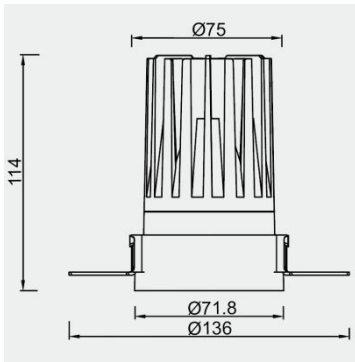

Eurolumen · Light Fixture Specifications Table

ELE039

TECHNICAL DATA

Wattage: 20W

SDCM: ≤ 5

Color Temperature (CCT): 2700K/3000K/4000K

CRI: 90

Beam Angle: 15° 24° 36° 55°