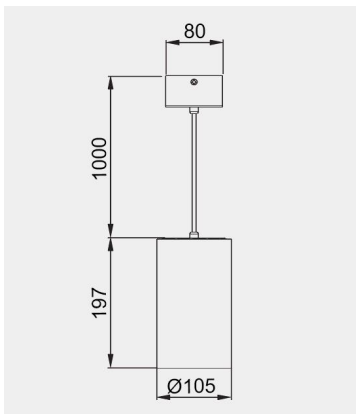

Eurolumen • Light Fixture Specifications Table

ELX513

TECHNICAL DATA

Wattage: 15W 20W 25W

SDCM: ≤ 5

Color Temperature (CCT): 2700K/3000K/3500K/4000K

CRI: 90

Beam Angle: Adjustable 15°~35°