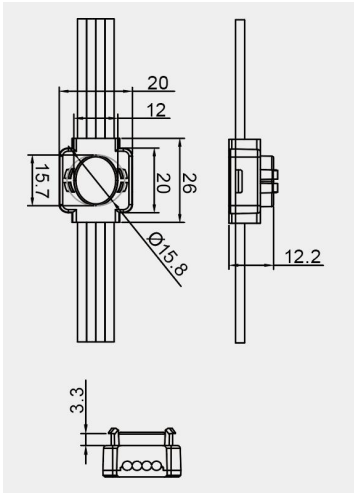

Eurolumen • Light Fixture Specifications Table

ELA201

TECHNICAL DATA

Wattage: 0.6W

SDCM: ≤ 5

Color temperature (CCT): 2700K/3000K/4000K/RGB

CRI: 80

Beam Angle: 120°

Voltage: 24V

Dimming Support: DMX512

Finish: Black

Diffuser material: Polycarbonate (PC)

Useful life: 50,000h

Warranty: 5 Years