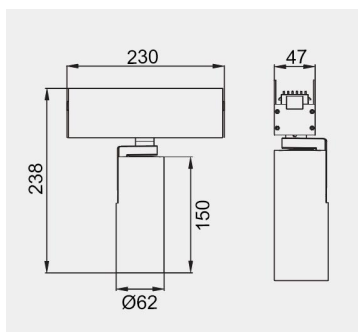

Eurolumen • Light Fixture Specifications Table

ELX609

TECHNICAL DATA

Wattage: 15W

SDCM: ≤ 5

Color Temperature (CCT): 2700K/3000K/3500K/4000K

CRI: 90

Beam Angle: 15° 24° 36° 55°