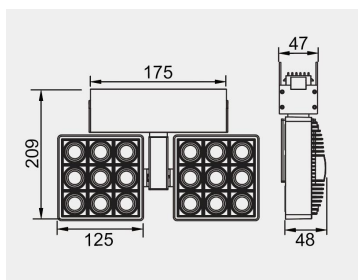

Eurolumen • Light Fixture Specifications Table

ELX628

TECHNICAL DATA

Wattage: 70W

SDCM: ≤ 5

Color Temperature (CCT): 2700K/3000K/3500K/4000K

CRI: 90

Beam Angle: 15° 24° 36° 45°