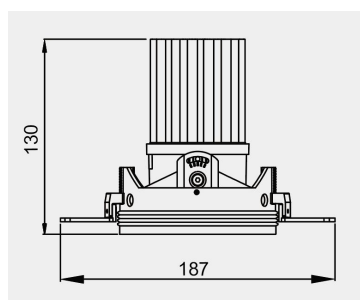

Eurolumen • Light Fixture Specifications Table

ELX235

TECHNICAL DATA

Wattage: 25W 30W

SDCM: ≤ 5

Color Temperature (CCT): 2700K/3000K/3500K/4000K

CRI: 90

Beam Angle: 15° 24° 36° 55°