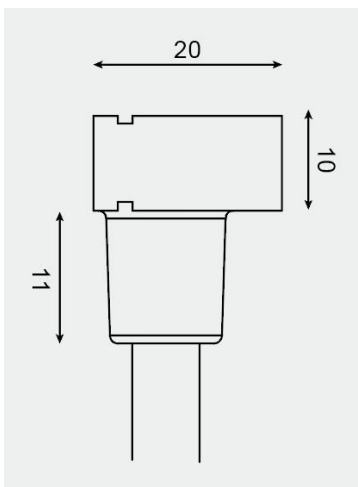

Eurolumen · Light Fixture Specifications Table

ELA820

TECHNICAL DATA

Wattage: 14W 18W

SDCM: ≤ 5

Color temperature (CCT): 2700K/3000K/4000K/RGB/RGBW

CRI: 90

Beam Angle: 120°

Voltage: 24V

Dimming Support: DALI Bluetooth DC0-10V DMX512 ON/OFF

Finish: White

material: Silicone

Useful life: 50,000h

Warranty: 5 Years