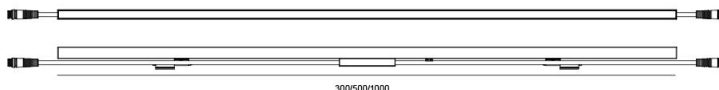

ELA624

TECHNICAL DATA

Wattage: 12W 15W 18W 24W

SDCM: ≤ 5

Color temperature (CCT): 2700K/3000K/4000K

CRI: 80

Beam Angle: 15° 30° 40° 30*50°

Voltage: 24V

Dimming Support: DMX512 Bluetooth ON/OFF

Finish: Grey

Material: Aluminum Alloy+Tempered Glass

Useful life: 50,000h

Warranty: 5 Years

PERFORMANCE

Image may not match reference. EUROLUMEN reserves the right to amend any of the product's components. The data related to flux, power and colour temperature maybe subject to changes made by the manufacturer.