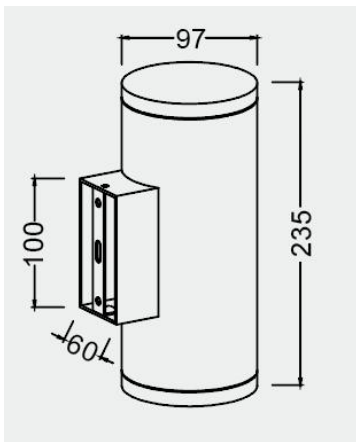

Eurolumen · Light Fixture Specifications Table

ELA305

TECHNICAL DATA

Wattage: 24W

SDCM: ≤ 5

Color temperature (CCT): 2700K/3000K/4000K

CRI: 80

Beam Angle: 15° 38° 60°

Voltage: 24V 220V

Dimming Support: ON/OFF

Finish: Black

material: Die-casting Aluminum Body/Aluminium Extruded Profile

Useful life: 50,000h

Warranty: 5 Years