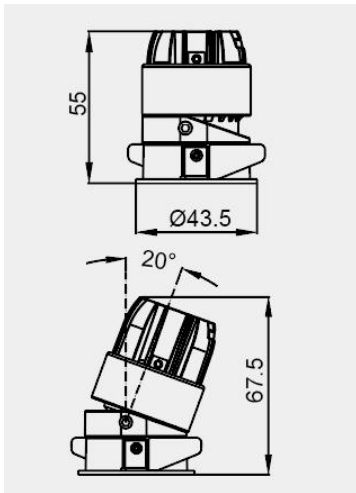

Eurolumen • Light Fixture Specifications Table

ELX100

TECHNICAL DATA

Wattage: 5W 6W

SDCM: ≤ 5

Color Temperature (CCT): 2700K/3000K/3500K/4000K

CRI: 90

Beam Angle: 15° 24° 36°

Voltage: 220V

Dimming Support: DALI Bluetooth 0-10V ON/OFF

Useful Life: 50,000h

Warranty: 5 Years