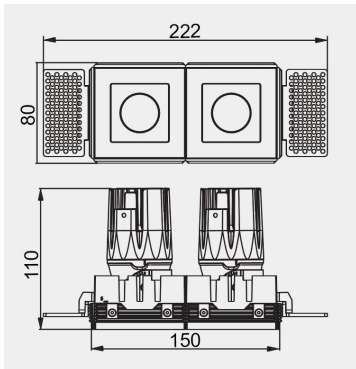

Eurolumen • Light Fixture Specifications Table

ELX303

TECHNICAL DATA

Wattage: 16W 24W 30W

SDCM: ≤ 5

Color Temperature (CCT): 2700K/3000K/3500K/4000K

CRI: 90

Beam Angle: 15° 24° 36° 45° 55°