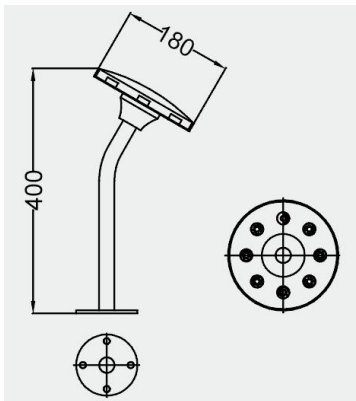

Eurolumen · Light Fixture Specifications Table

ELA911

TECHNICAL DATA

Wattage: 8W

SDCM: ≤ 5

Color temperature (CCT): 2700K/3000K/4000K

CRI: 80

Beam Angle: 360°