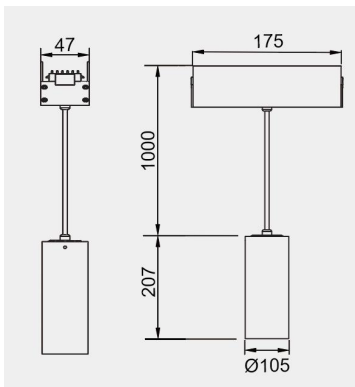

Eurolumen • Light Fixture Specifications Table

ELX636

TECHNICAL DATA

Wattage: 15W 25W

SDCM: ≤ 5

Color Temperature (CCT): 2700K/3000K/3500K/4000K

CRI: 90

Beam Angle: Adjustable 15°~35°

Voltage: 24V 48V

Dimming Support: ON/OFF

Useful Life: 50,000h

Warranty: 5 Years