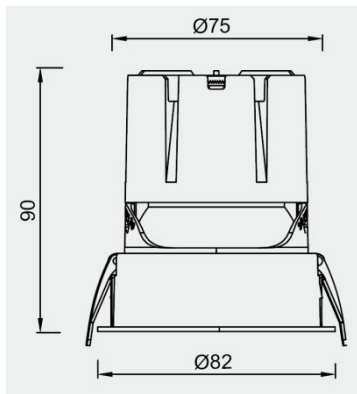

Eurolumen · Light Fixture Specifications Table

ELE024

TECHNICAL DATA

Wattage: 12W

SDCM: ≤ 5

Color Temperature (CCT): 2700K/3000K/4000K

CRI: 90

Beam Angle: 15° 24° 36° 55°