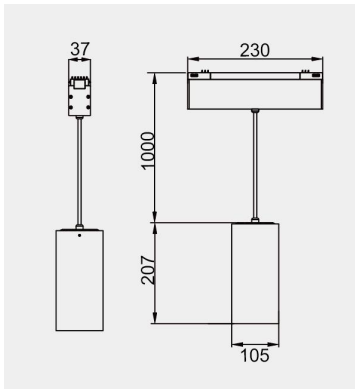

Eurolumen • Light Fixture Specifications Table

ELX692

TECHNICAL DATA

Wattage: 15W 25W

SDCM: ≤ 5

Color Temperature (CCT): 2700K/3000K/3500K/4000K

CRI: 90

Beam Angle: Adjustable 15°~35°