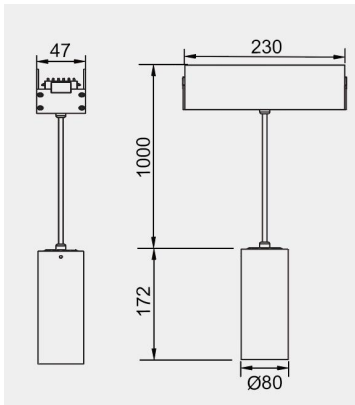

Eurolumen • Light Fixture Specifications Table

ELX631

TECHNICAL DATA

Wattage: 12W

SDCM: ≤ 5

Color Temperature (CCT): 2700K/3000K/3500K/4000K

CRI: 90

Beam Angle: 15° 24° 36° 45° 55°

Voltage: 24V 48V

Dimming Support: DALI Bluetooth 0-10V

Useful Life: 50,000h

Warranty: 5 Years