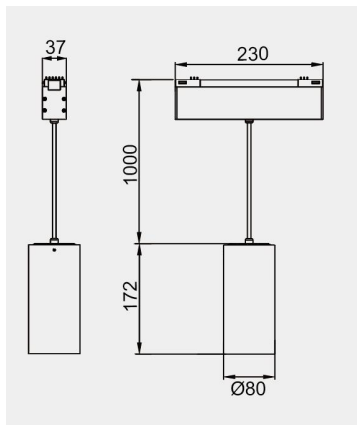

Eurolumen • Light Fixture Specifications Table

ELX682

TECHNICAL DATA

Wattage: 12W

SDCM: ≤ 5

Color Temperature (CCT): 2700K/3000K/3500K/4000K

CRI: 90

Beam Angle: 15° 24° 36° 45° 55°