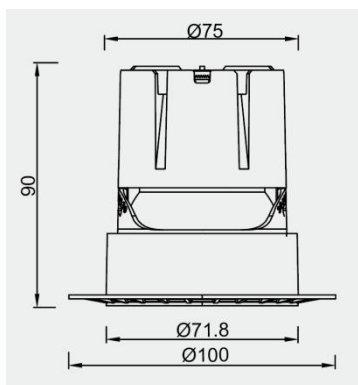

Eurolumen · Light Fixture Specifications Table

ELE026

TECHNICAL DATA

Wattage: 12W

SDCM: ≤ 5

Color Temperature (CCT): 2700K/3000K/4000K

CRI: 90

Beam Angle: 15° 24° 36° 55°