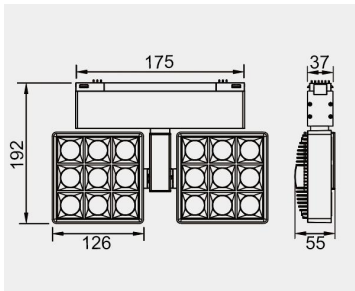

Eurolumen • Light Fixture Specifications Table

ELX679

TECHNICAL DATA

Wattage: 70W

SDCM: ≤ 5

Color Temperature (CCT): 2700K/3000K/3500K/4000K

CRI: 90

Beam Angle: 15° 24° 36° 45°

Voltage: 24V 48V

Dimming Support: ON/OFF

Useful Life: 50,000h

Warranty: 5 Years