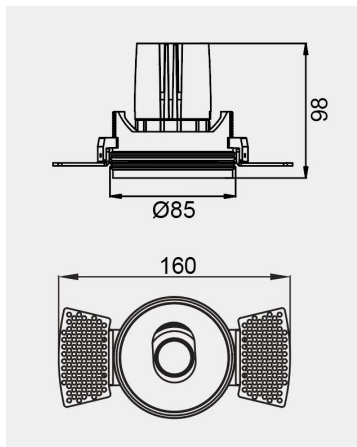

Eurolumen • Light Fixture Specifications Table

ELX009

TECHNICAL DATA

Wattage: 8W 10W 12W

SDCM: ≤ 5

Color Temperature (CCT): 2700K/3000K/3500K/4000K

CRI: 90

Beam Angle: 15° 24° 36° 45°

Voltage: 220V

Dimming Support: DALI Bluetooth 0-10V ON/OFF

Useful Life: 50,000h

Warranty: 5 Years