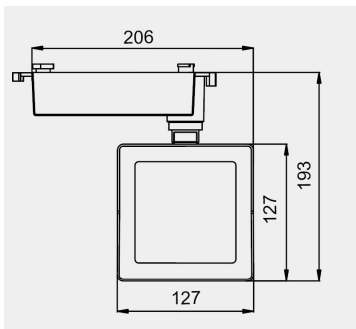

Eurolumen • Light Fixture Specifications Table

ELX431

TECHNICAL DATA

Wattage: 25W 30W 35W

SDCM: ≤ 5

Color Temperature (CCT): 2700K/3000K/3500K/4000K

CRI: 90

Beam Angle: 100°