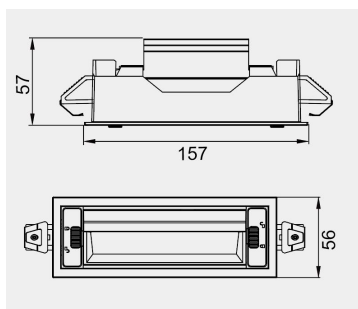

Eurolumen • Light Fixture Specifications Table

ELX365

TECHNICAL DATA

Wattage: 10W 15W

SDCM: ≤ 5

Color Temperature (CCT): 2700K/3000K/3500K/4000K

CRI: 90

Beam Angle: Asymmetric